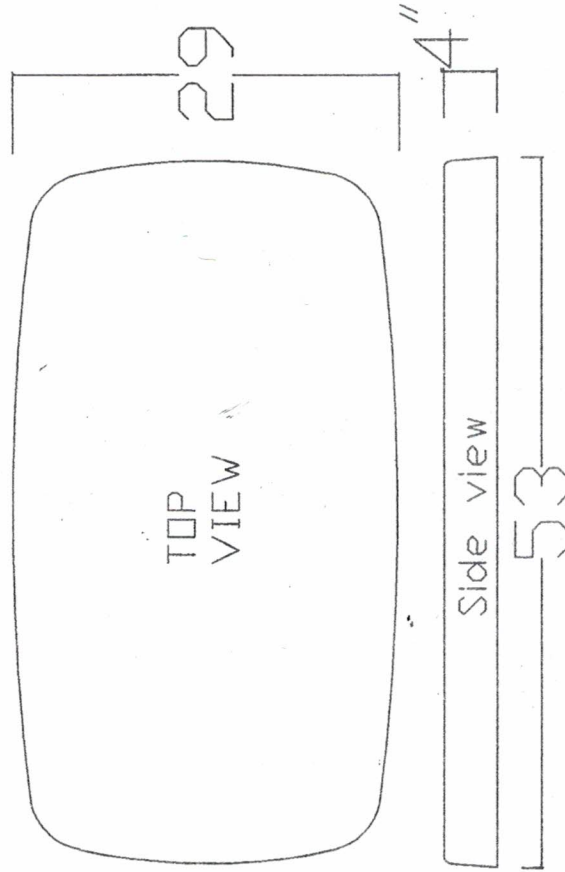

CORBOIN ELECTRIC

The "oval pad"
Generac 8-22kw

	Length	Width	Height	Weight
Generator =	48.0 in.	25.0in.	29.0in.	526 lbs.
Pad=	53 in.	29.0in.	4in.	180 lbs.
			Contributed Total Weight	706 lbs.